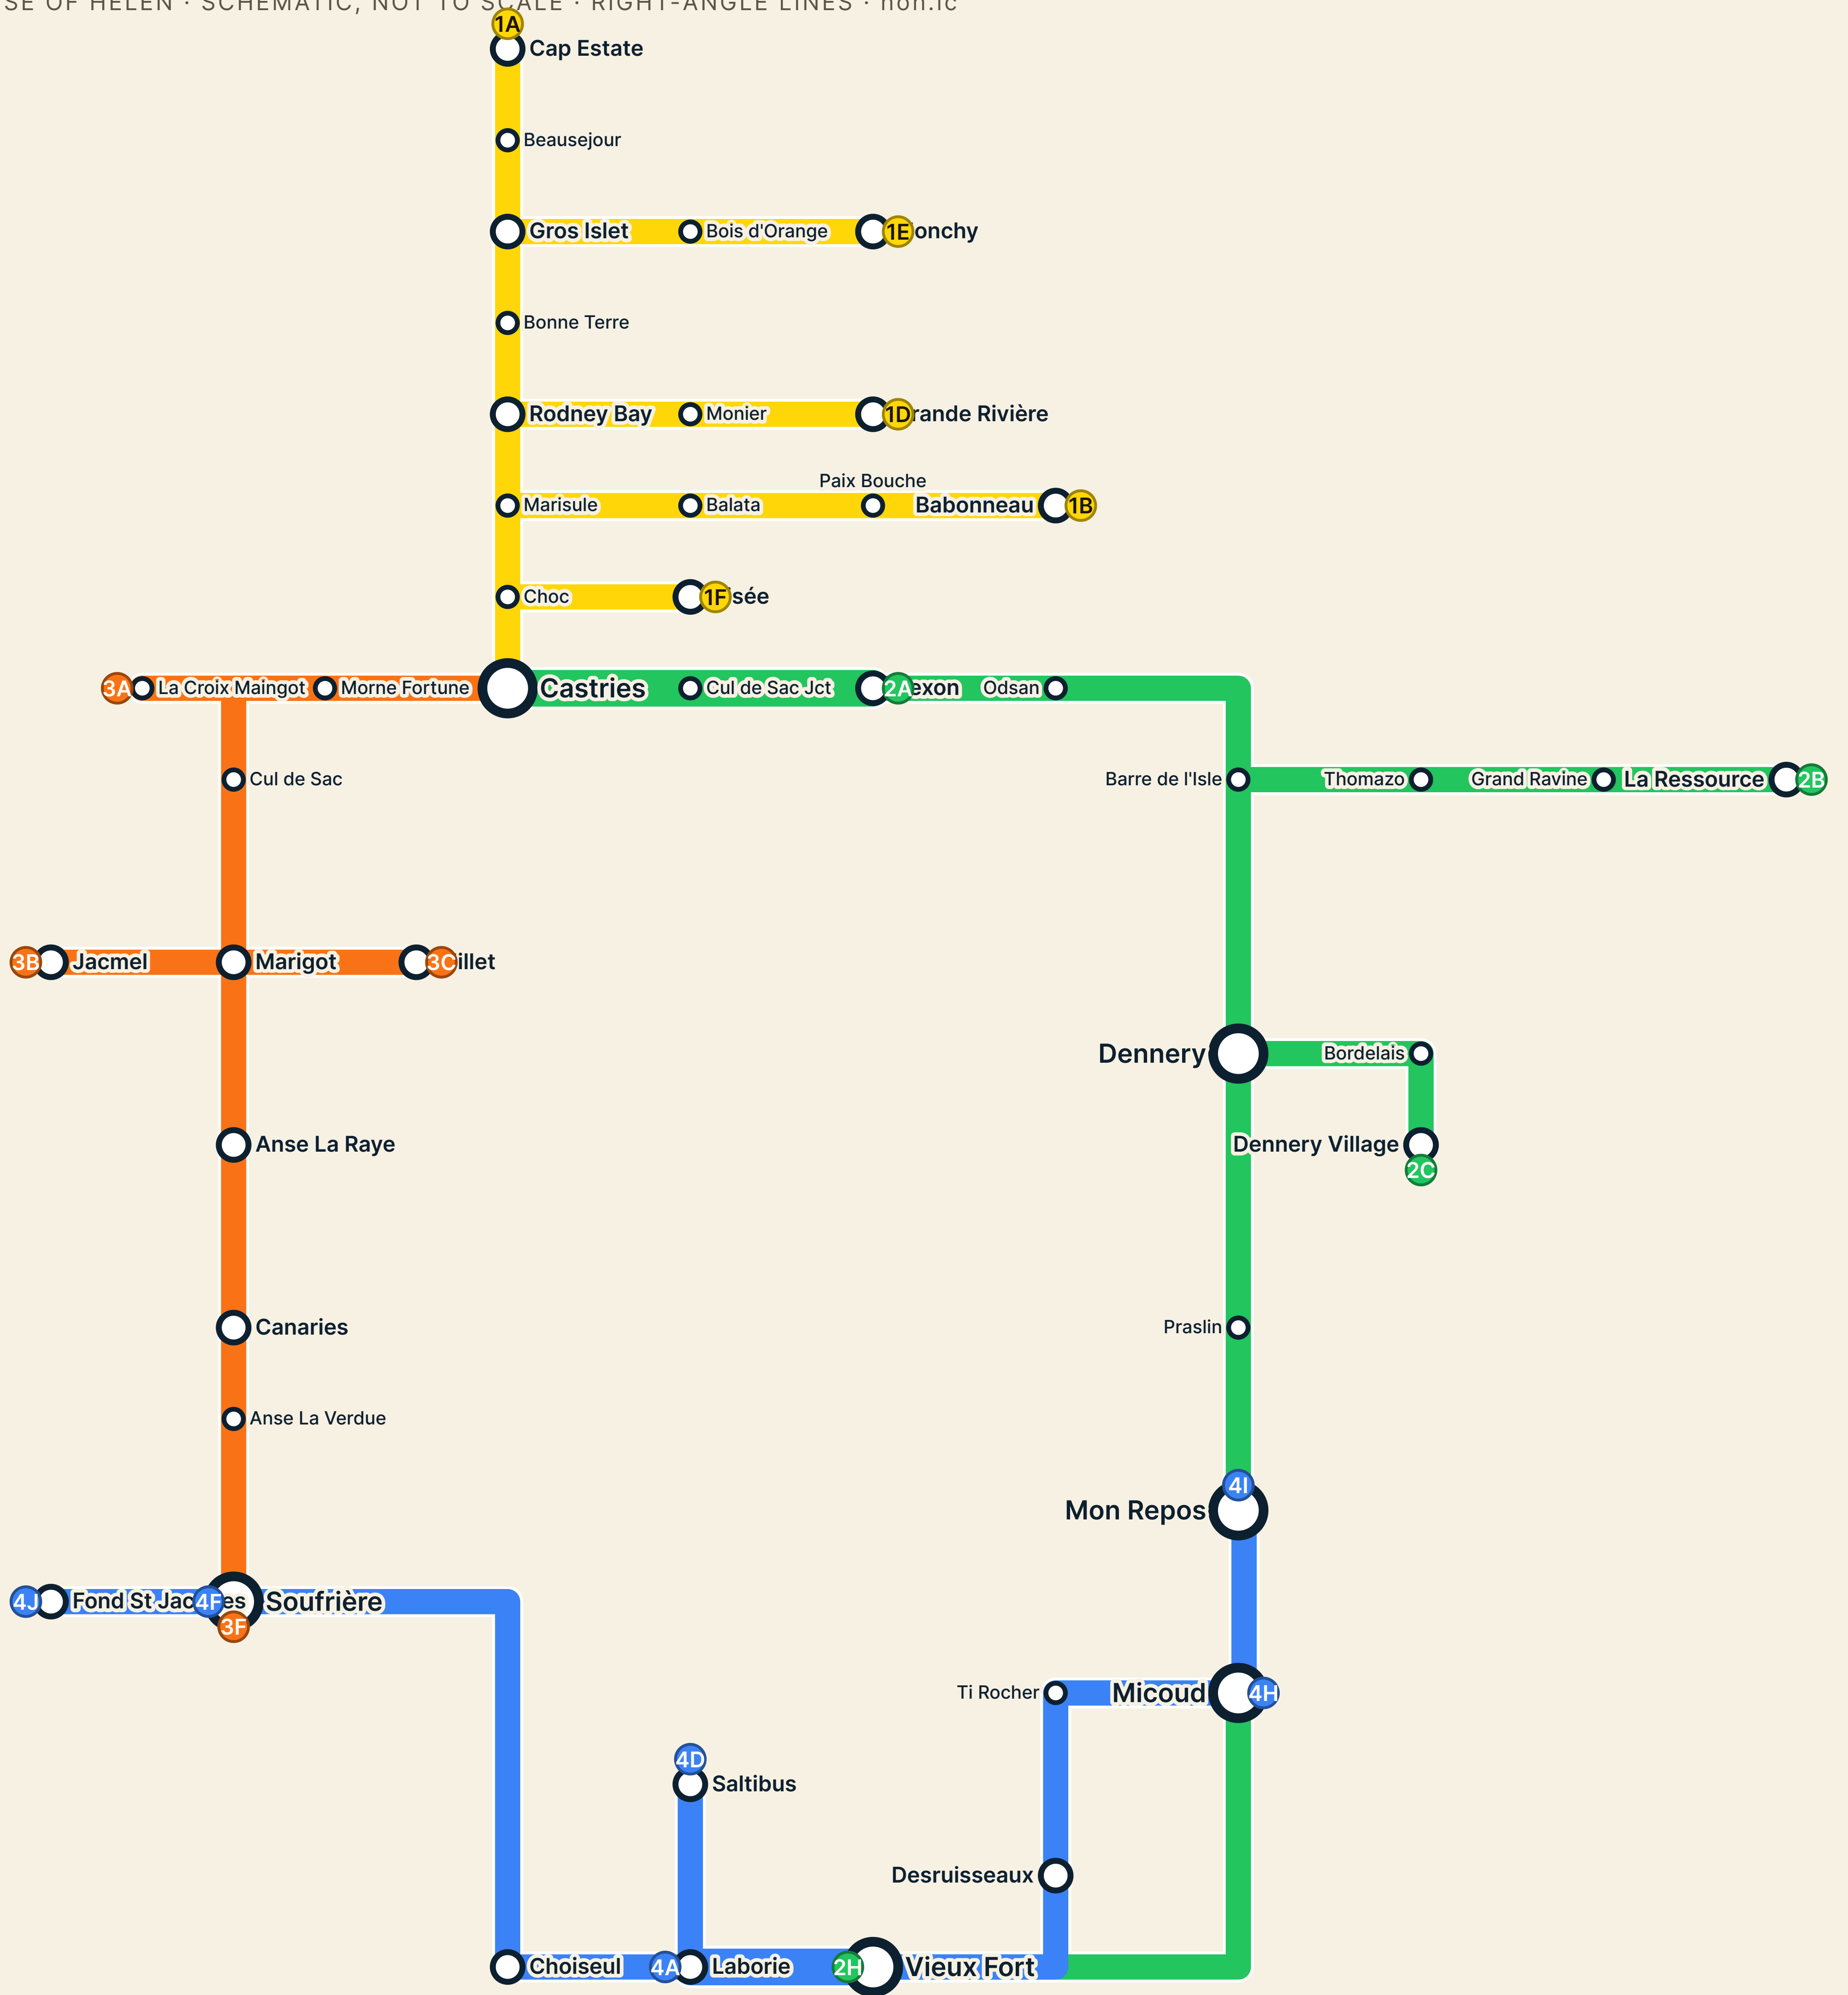

# Saint Lucia Minibus Metro

HOUSE OF HELEN · SCHEMATIC, NOT TO SCALE · RIGHT-ANGLE LINES · hoh.lc

## Castries city

enlarged · Route 5 local routes

## Lines

- 1 Route 1 · North
- 2 Route 2 · East & South
- 3 Route 3 · West Coast
- 4 Route 4 · The South
- 5 Route 5 · Castries area

- Interchange
- Town / stop