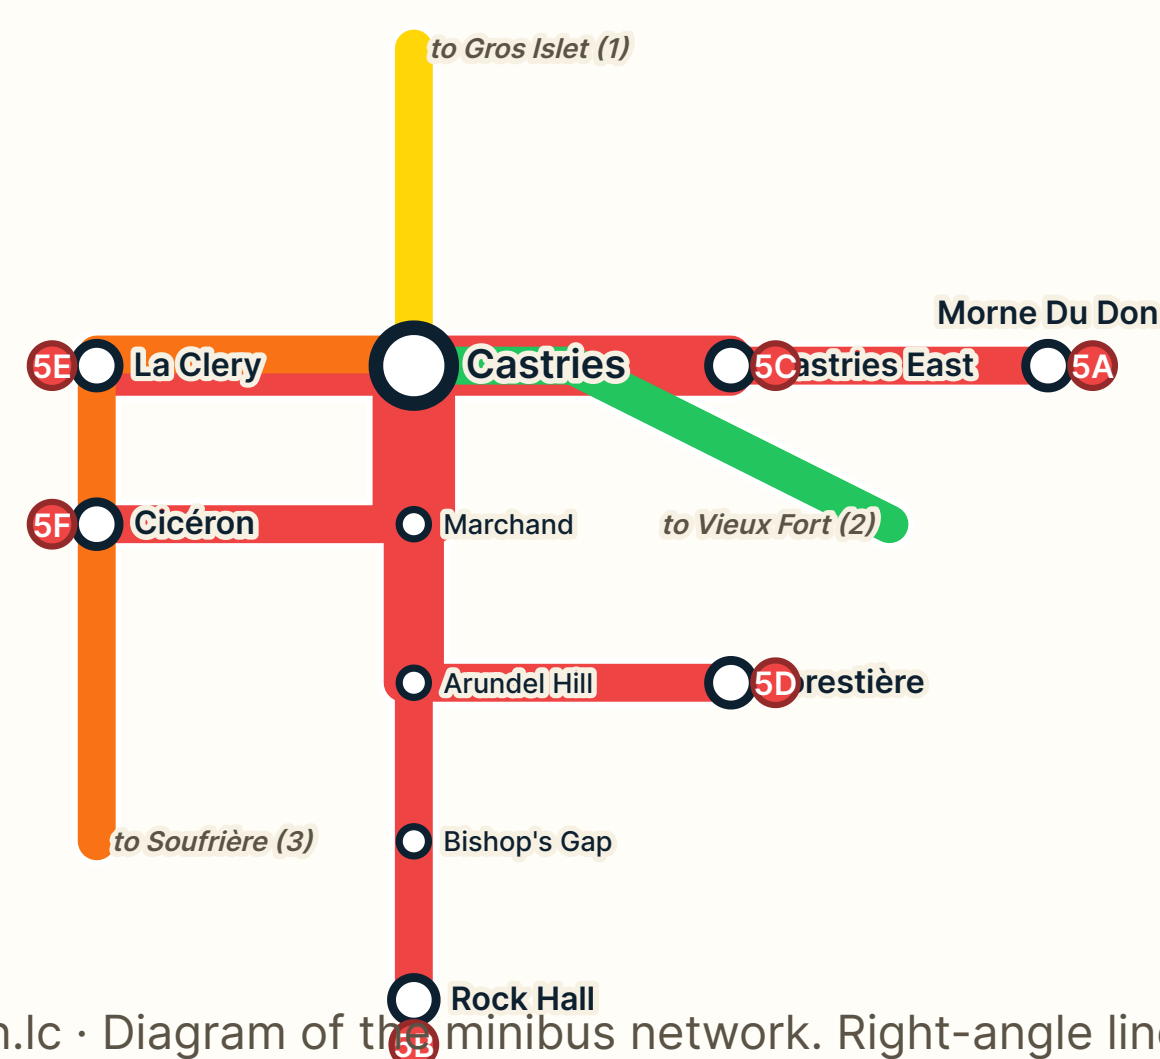

# Saint Lucia Minibus Metro

HOUSE OF HELEN · SCHEMATIC, NOT TO SCALE · RIGHT-ANGLE LINES · hoh.lc

## Castries city

enlarged · Route 5 local routes

## Lines

- 1 Route 1 · North
- 2 Route 2 · East & South
- 3 Route 3 · West Coast
- 4 Route 4 · The South
- 5 Route 5 · Castries area

- Interchange
- Town / stop